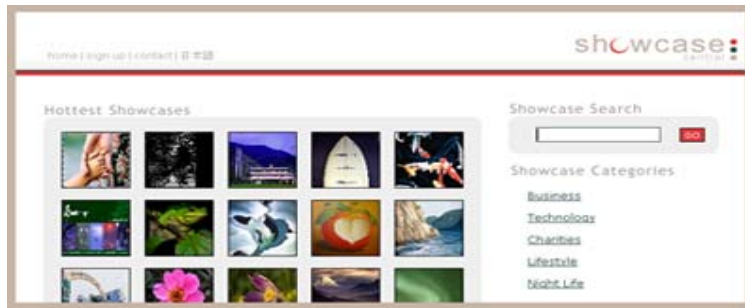

Emissary Computer Solutions has created a dynamic advertising web portal of business portfolios, time sensitive advertising campaigns and product announcements.

Using a "Showcase" motif, subscribers to Showcase Central are placed in one or more similar categories and sorted by industry within those categories. Each showcase is updated by the subscriber and rankings for showcases are awarded based upon how often the showcase is updated and how popular the showcase proves to be with viewers.