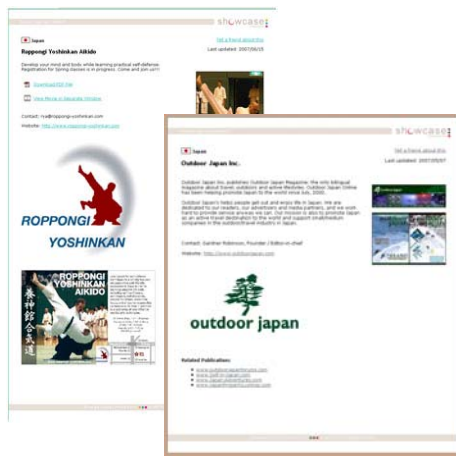

Subscriber Showcases:

The 15,000 yen monthly fees cover showcase portal fees, moderating fees, technical support and the marketing benefits of dynamic advertising.

All showcases are searchable and divided into categories and industries within that category.

Showcase Fees		
# Months	Regular Showcase	Viewer Discretion
6	90,000 yen	300,000 yen
12	180,000 yen	600,000 yen

Note: Viewer Discretion Showcases are those that contain content that may not be appropriate to all viewers.

Becoming a Portal Agency:

Portal Agencies are website owners that have a Showcase portal somewhere on their site.

When a person signs up for a showcase from that website the portal agency is paid an introduction fee and a monthly portal fee for that showcase. Additional fees are paid to those portal agencies who moderate the showcases they are responsible for.

Contact Information:

MSR Higashi Nakano 6F 3-8-13 Higashi Nakano, Nakano-ku, Tokyo 164-0003, Japan
Email: info@emissary.co.jp Phone: +81-3-3365-1978 Fax: +81-3-3365-1979

www.emissary.co.jp